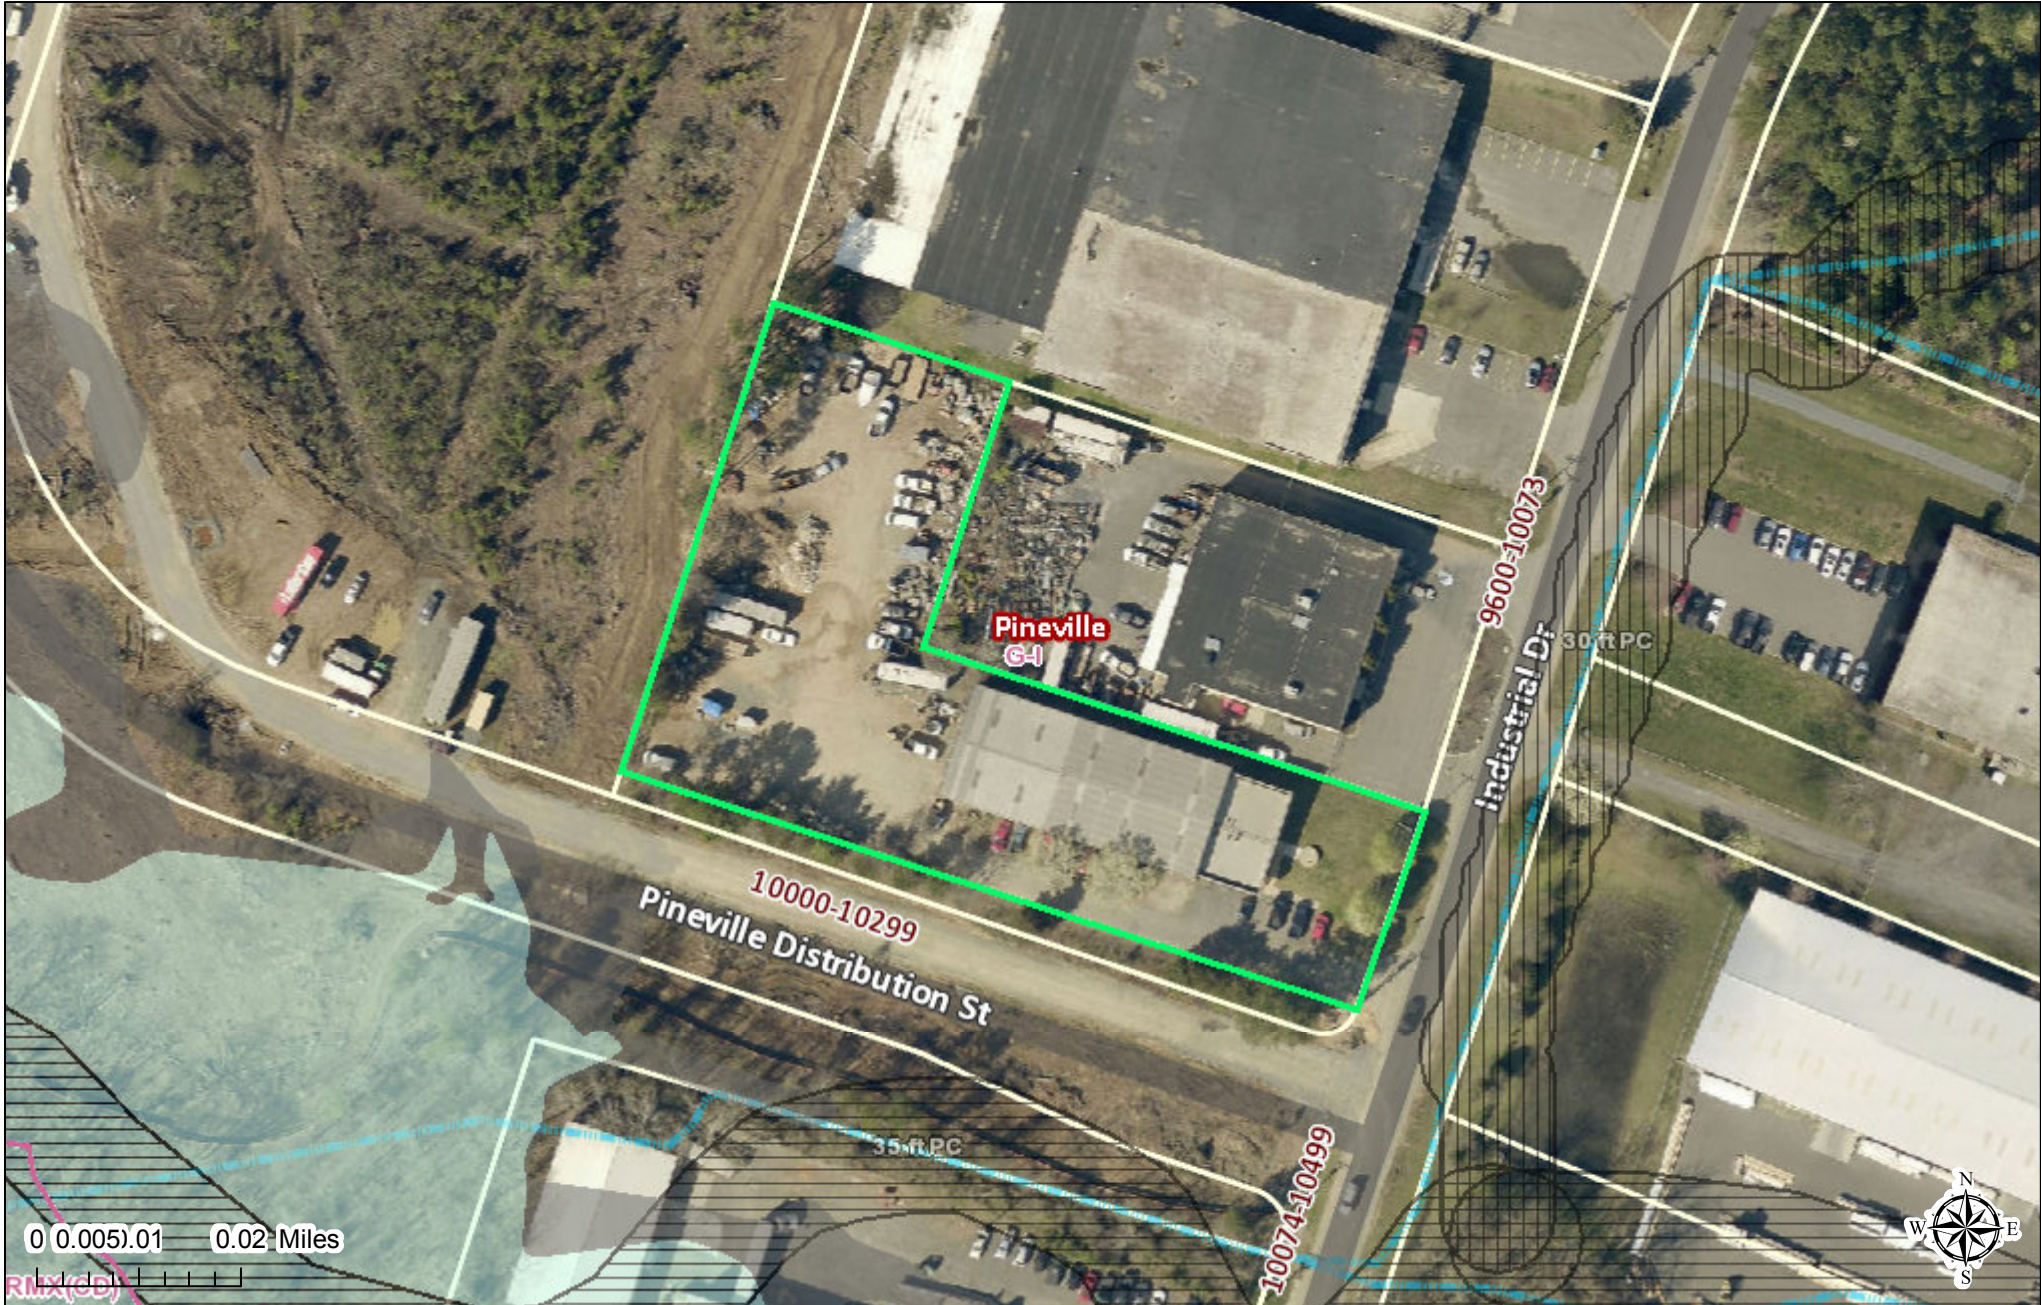

# Polaris 3G Map – Mecklenburg County, North Carolina

## 10020 Industrial Drive

Date Printed: 11/4/2019 7:52:53 AM

This map or report is prepared for the inventory of real property within Mecklenburg County and is compiled from recorded deeds, plats, tax maps, surveys, planimetric maps, and other public records and data. Users of this map or report are hereby notified that the aforementioned public primary information sources should be consulted for verification. Mecklenburg County and its mapping contractors assume no legal responsibility for the information contained herein.