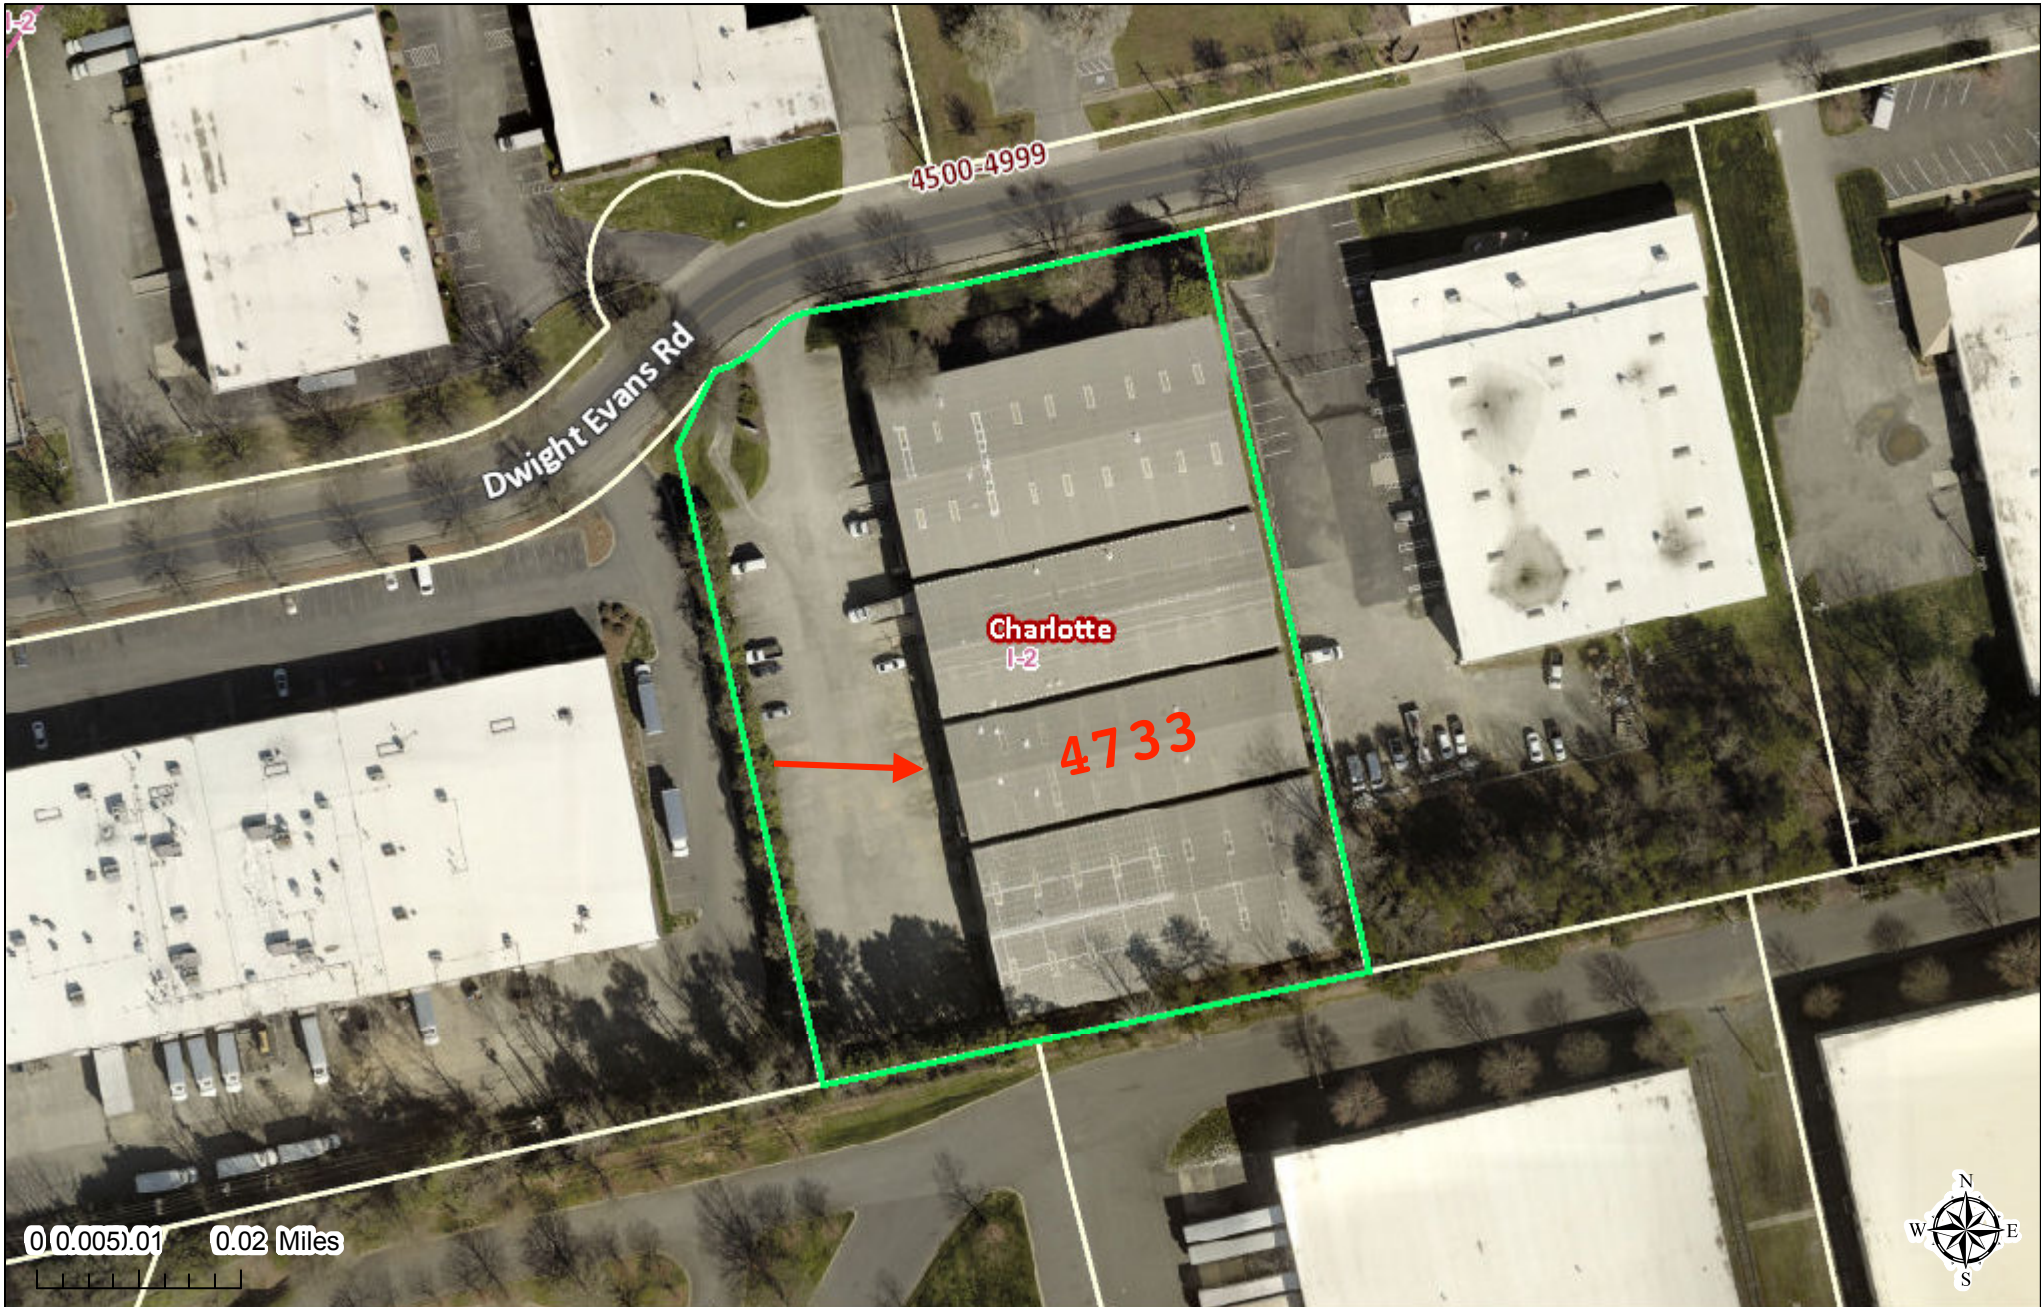

Polaris 3G Map – Mecklenburg County, North Carolina

4733 Dwight Evans Road

Date Printed: 5/10/2021 9:28:59 AM

This map or report is prepared for the inventory of real property within Mecklenburg County and is compiled from recorded deeds, plats, tax maps, surveys, planimetric maps, and other public records and data. Users of this map or report are hereby notified that the aforementioned public primary information sources should be consulted for verification. Mecklenburg County and its mapping contractors assume no legal responsibility for the information contained herein.