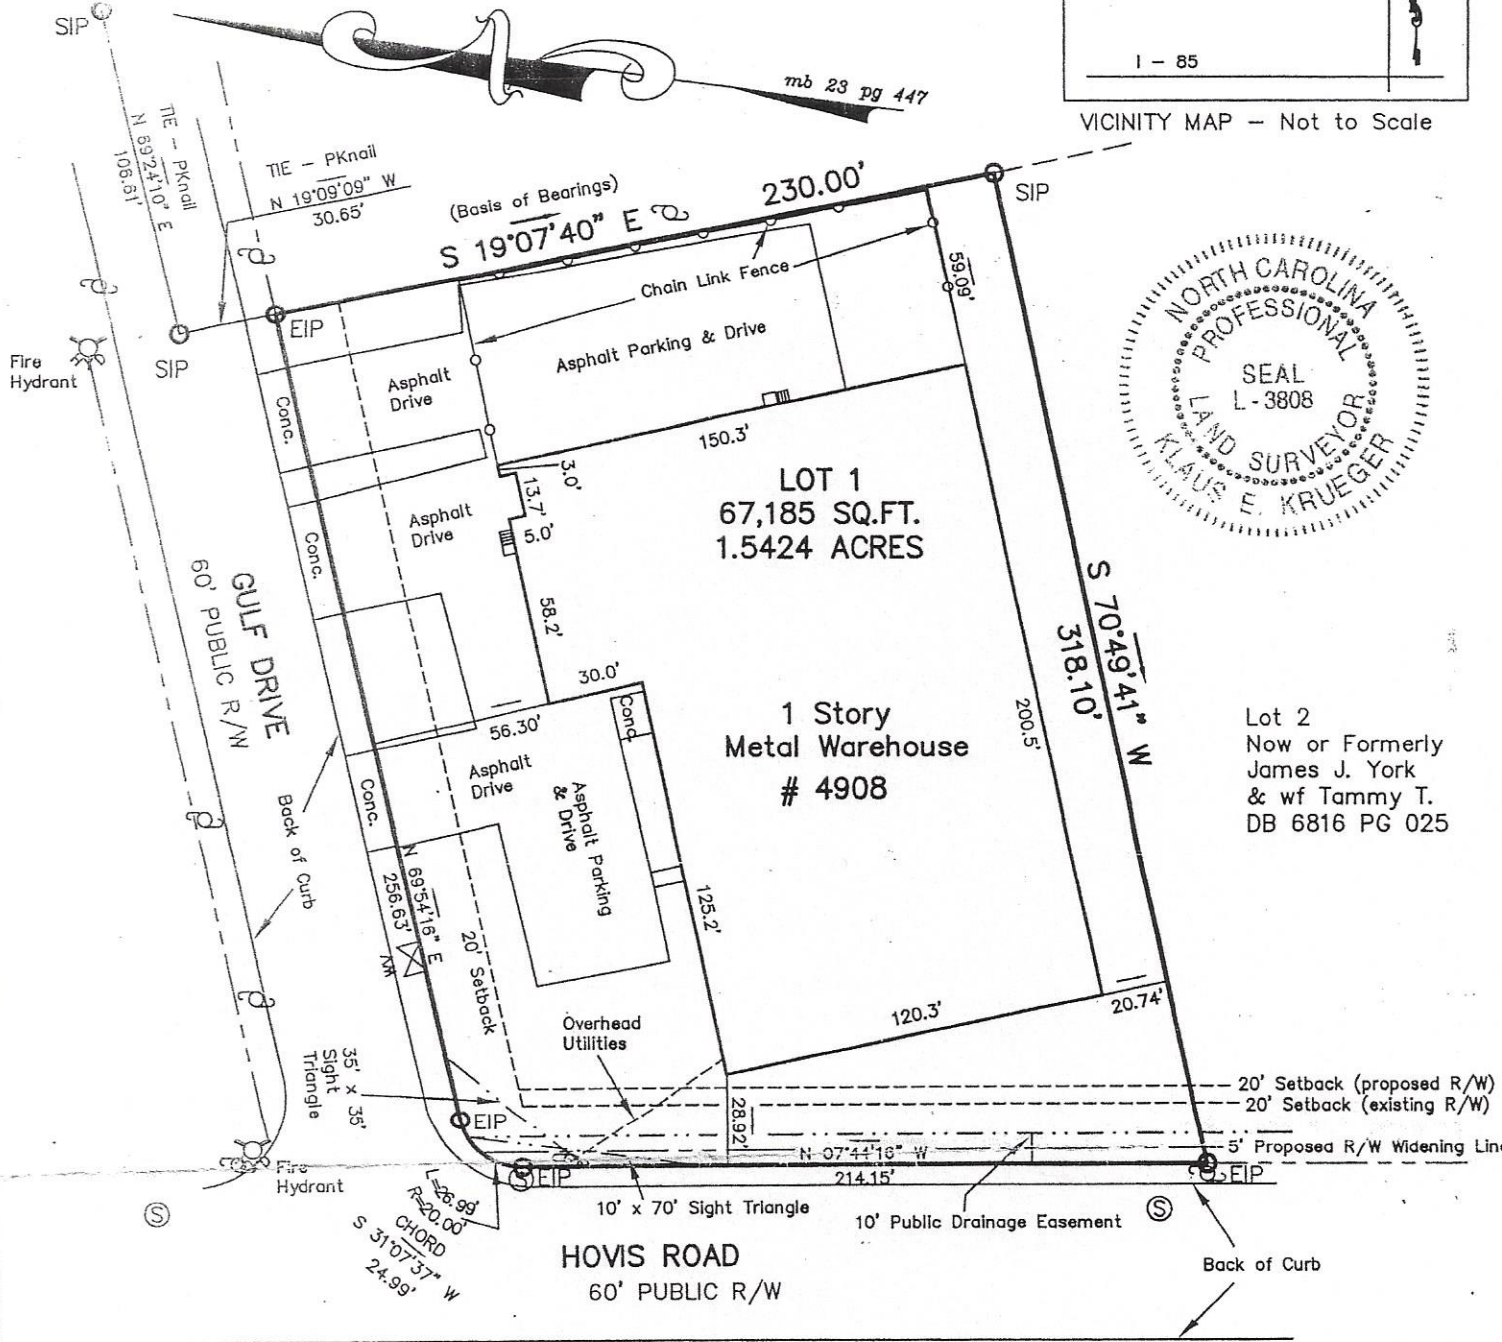

PINNACLE LAND SURVEYING, PA

SURVEYING - PLANNING - MAPPING
 P.O. BOX 2727 (704) 399-9120
 HUNTERVILLE, NC 28070 FAX (704) 398-1226

© PINNACLE LAND SURVEYING, PA

Klaus E. Krueger
 KLAUS E. KRUEGER PLS L-3808

Now or Formerly
 Nadley Realty Co Inc
 DB 5140 PG 023

Lot 2
 Now or Formerly
 James J. York
 & wf Tammy T.
 DB 6816 PG 025

LEGEND	

0 30 60 120