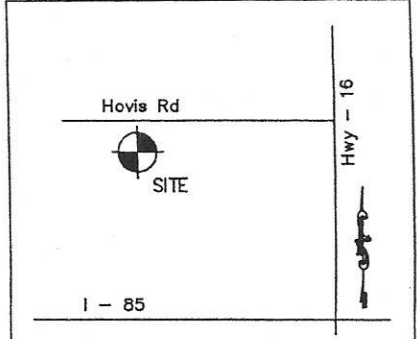

PINNACLE LAND SURVEYING, PA

SURVEYING - PLANNING - MAPPING
P.O. BOX 2727 (704) 399-9120
HUNTERVILLE, NC 28070 FAX (704) 398-1226

© PINNACLE LAND SURVEYING, PA

Klaus E. Krueger
KLAUS E. KRUEGER PLS L-3808

Now or Formerly
Nadley Realty Co Inc
DB 5140 PG 023

Lot 2
Now or Formerly
James J. York
& wf Tammy T.
DB 6816 PG 025

LEGEND	

0 30 60 120